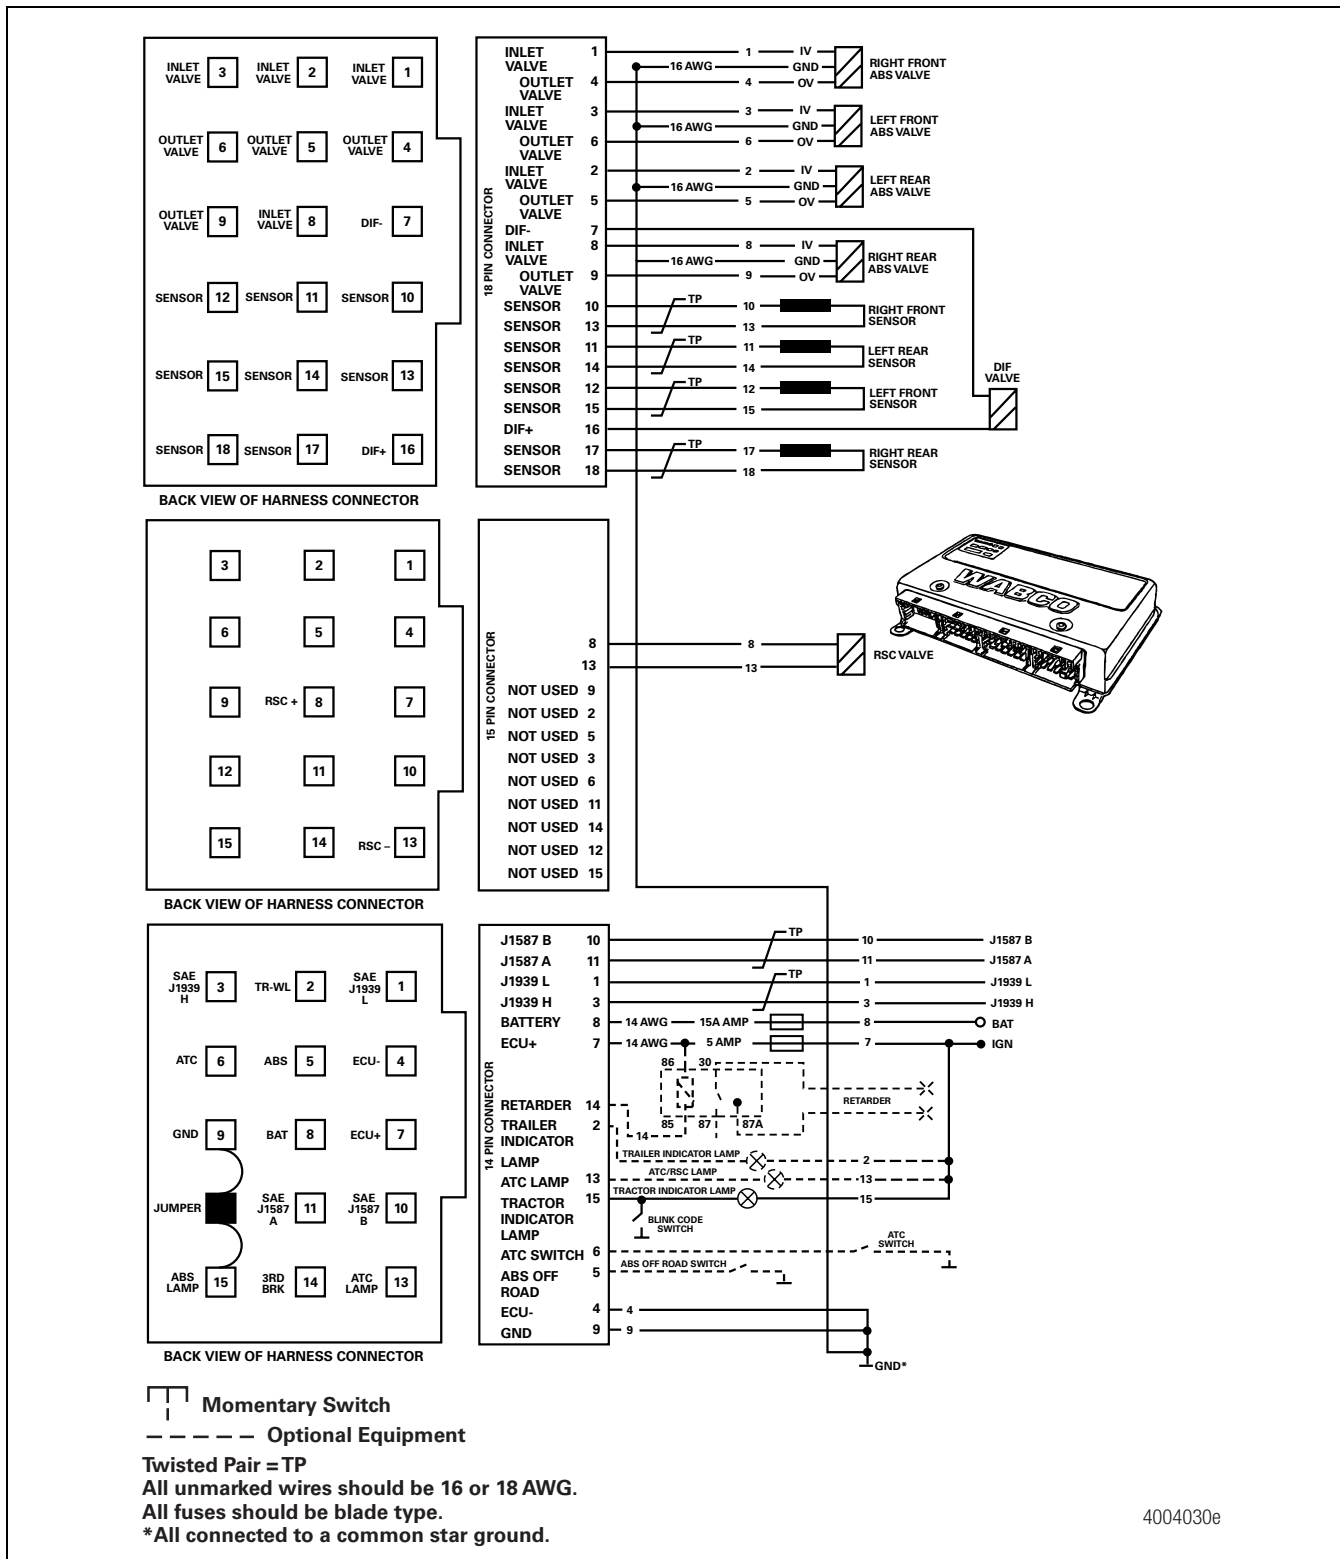

## 4S/4M Universal ECU (Cab-mounted) with RSC

Figure 6.6